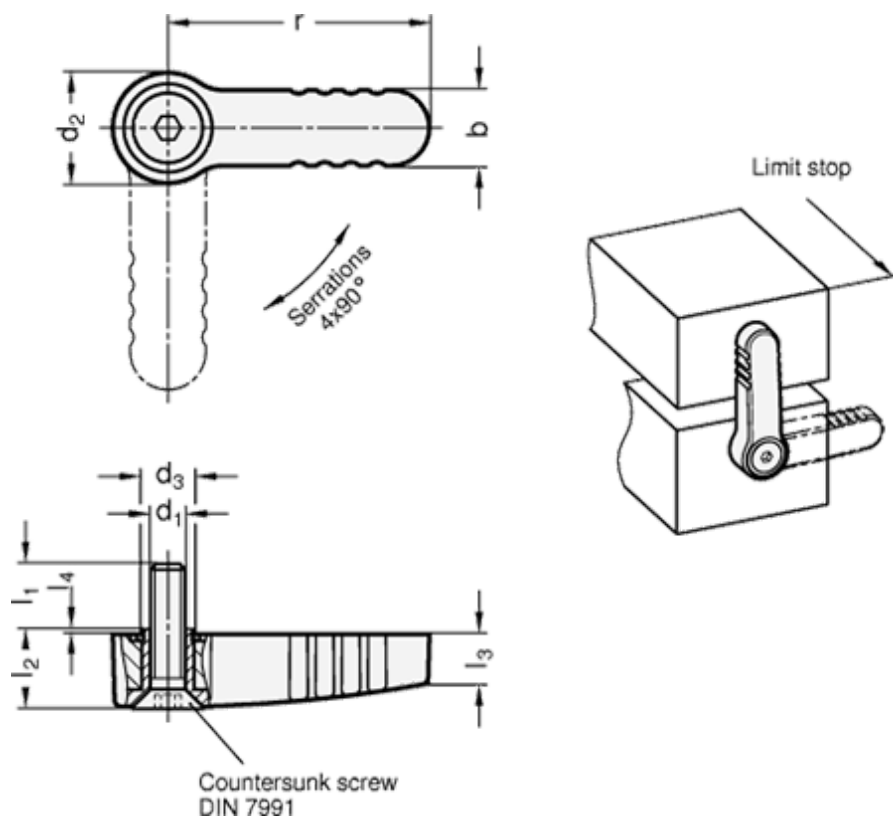

Article number: 2072065M8ASR

Description: E+G Stop locks GN 720-65-M8-A-SR

Measures

b = 18

d1 = M8

d2 = 25

d3 = 14

l1 = 14

l2 = 16

l3 = 10.5

l4 = 0.6

Load in N = 1000

r = 65